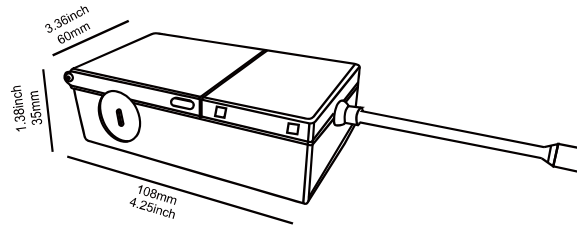

ARANI High Lumen Gimbals Specifications

Electrical Characteristics	<ul style="list-style-type: none">• Input current: 340mA• Input Voltage: 110-130Vac 60Hz• Rated Power: 15W• Power factor: >0.94
IP Rating	<ul style="list-style-type: none">• Suitable for wet locations
IC Rating	<ul style="list-style-type: none">• Type IC
LED Chip & LED Quantity	<ul style="list-style-type: none">• COB
Colour Temperature	<ul style="list-style-type: none">• Selectable between 2700K/3000K/3500K/4000K and 5000K
Beam Angle	<ul style="list-style-type: none">• 40°
Tilt Angle	<ul style="list-style-type: none">• 15°
Rotation angle	<ul style="list-style-type: none">• 360°
Colour Rendering Index	<ul style="list-style-type: none">• 80+
Lumen output	<ul style="list-style-type: none">• 1200Lm at 3500K
Operating Temperatures	<ul style="list-style-type: none">• -20°C to 40°C
Dimmable	<ul style="list-style-type: none">• Triac Base
Colours Available	<ul style="list-style-type: none">• White• Black
Codes & Standards	<ul style="list-style-type: none">• ETL 
Lifetime	<ul style="list-style-type: none">• 50 000 hours
Cable rating	<ul style="list-style-type: none">• FT6

Date:	Project:
Prepared for:	Type:
Comments:	

COLOURS AVAILABLE

SL4G-HL-VAR-R-BK-V3

SL4G-HL-VAR-R-WH-V3

PRODUCT DIMENSIONS

ORDERING INFORMATION

Series	Rated Power	Equivalent to	Lumen Output	Colour Temp.	Finish	Ordering Code
High Lumen Gimbal	15W	100W	1000Lm	Selectable 2700K 3000K 3500K 4000K 5000K	White	SL4G-HL-VAR-R-WH-V3 
			1040Lm			
			1200Lm			
			1258Lm		Black	SL4G-HL-VAR-R-BK-V3 
			1186Lm			
			1186Lm			