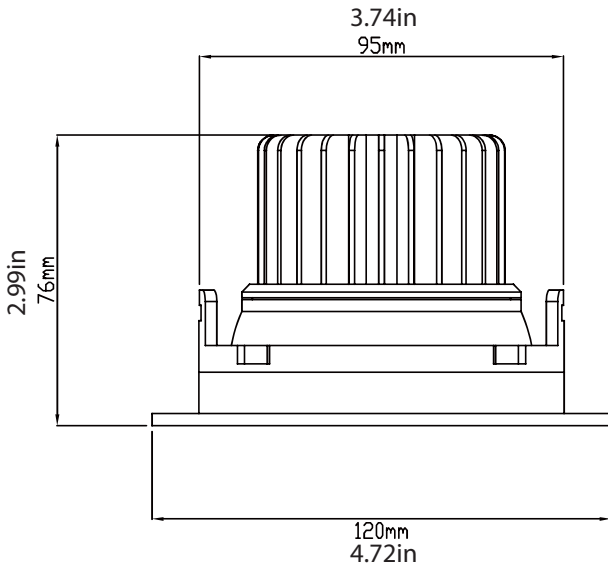

ARANI High Lumen Gimbals Specifications

Electrical Characteristics	<ul style="list-style-type: none">• Input current: 340mA• Input Voltage: 110-130Vac 60Hz• Rated Power: 15W• Power factor: >0.94
IP Rating	<ul style="list-style-type: none">• Suitable for wet locations
IC Rating	<ul style="list-style-type: none">• Type IC
LED Chip & LED Quantity	<ul style="list-style-type: none">• COB
Colour Temperature	<ul style="list-style-type: none">• Selectable between 2700K/3000K/3500K/4000K and 5000K
Beam Angle	<ul style="list-style-type: none">• 40°
Tilt Angle	<ul style="list-style-type: none">• 15°
Rotation angle	<ul style="list-style-type: none">• 360°
Colour Rendering Index	<ul style="list-style-type: none">• 80+
Lumen output	<ul style="list-style-type: none">• 1200Lm at 3500K
Operating Temperatures	<ul style="list-style-type: none">• -20°C to 40°C
Dimmable	<ul style="list-style-type: none">• Triac Base
Colours Available	<ul style="list-style-type: none">• White• Black
Codes & Standards	<ul style="list-style-type: none">• ETL 
Lifetime	<ul style="list-style-type: none">• 50 000 hours
Cable rating	<ul style="list-style-type: none">• FT6

Date:	Project:
Prepared for:	Type:
Comments:	

COLOURS AVAILABLE

SL4G-HL-VAR-R-BK-V3

SL4G-HL-VAR-R-WH-V3

PRODUCT DIMENSIONS

ORDERING INFORMATION

Series	Rated Power	Equivalent to	Lumen Output	Colour Temp.	Finish	Ordering Code
High Lumen Gimbal	15W	100W	1000Lm	Selectable 2700K 3000K 3500K 4000K 5000K	White	SL4G-HL-VAR-R-WH-V3 
			1040Lm			
			1200Lm			
			1258Lm		Black	SL4G-HL-VAR-R-BK-V3 
			1186Lm			
			1186Lm			