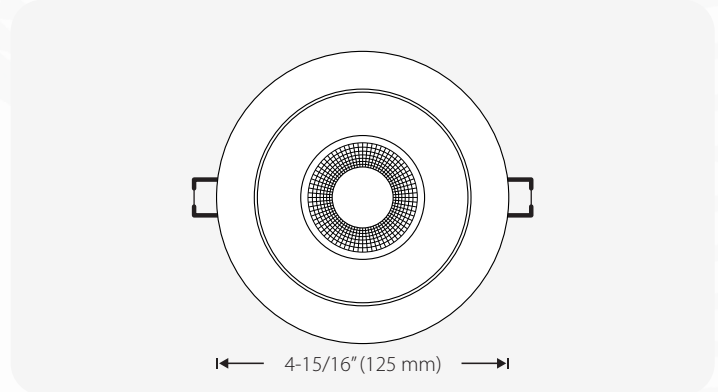

Swivel Gimbal 4"

SLFL4-VAR-R-WH-V4
SLFL4-VAR-R-BK-V4

Date:	Project:
Prepared for:	Type:
Comments:	

Introducing our new generation of Swivel Gimbal. This 9W fixture delivers up to 760 lumens with a 40° beam angle and Triac dimming, ensuring precise and flexible lighting. Built with an aluminum body and polycarbonate lens, it is cETLus, IC rated, FCC certified, and backed by a 5-year warranty for reliable performance in damp locations.

Operating Temperature	-20°C to 40°C
Engine Leads Length	5"
Driver Leads Length	7"
Wire size of leads	AC : 18AWG ; DC : 24AWG
Material of Body	Aluminum
Material of Lens	Polycarbonate
Environment	Damp
Weight	360g
Years of warranty	5 Years
Certifications	cETLus, IC rated, FCC

Swivel Gimbal 4"

SLFL4-VAR-R-WH-V4
SLFL4-VAR-R-BK-V4

Dimensions

Fixture		
Diameter	Height	Minimum Cutout
Ø 4-15/16" (125 mm)	1-7/16" (37 mm)	ø4-1/4" (108mm)

Junction Box		
Height	Width	Depth
1-5/16" (34 mm)	3-15/16" (100 mm)	2-5/8" (67 mm)

Order information

Ordering Code	Rated Power	CCT (Selectable)	Max Lumen Output	Trim Colour
SLFL4-VAR-R-WH-V4 SLFL4-VAR-R-BK-V4	9W	2700K, 3000K, 3500K, 4000K, 5000K	760lm @ 5000k	White Black

Photometrics (3000K)