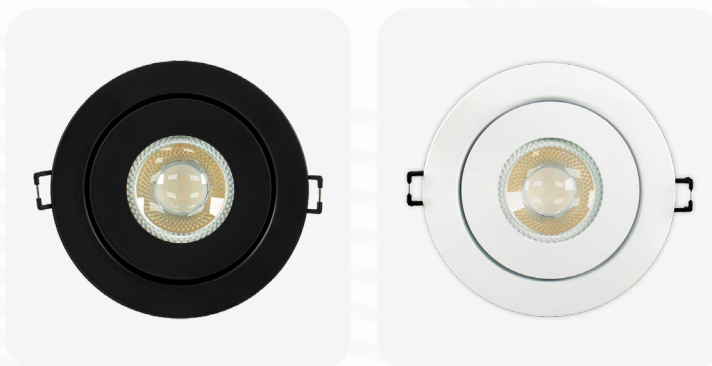

Swivel Gimbal 4"

SLFL4-VAR-R-WH-V4
SLFL4-VAR-R-BK-V4

Date:	Project:
Prepared for:	Type:
Comments:	

Introducing our new generation of Swivel Gimbal. This 9W fixture delivers up to 760 lumens with a 40° beam angle and Triac dimming, ensuring precise and flexible lighting. Built with an aluminum body and polycarbonate lens, it is cETLus, IC rated, FCC certified, and backed by a 5-year warranty for reliable performance in damp locations.

Triac Dimmable	CCT Selectable 2700K 3000K 3500K 4000K 5000K	5 years	50 000 h
cETLus	FCC	IC Rated	

Specifications

Power	9W
Input voltage	120Vac
Input current	205mA
Power Factor	>0.94
THD (Total Harmonic Distortion)	<20%
Lumens	680lm, 700lm, 740lm, 750lm, 760lm
Color Temperature	2700K, 3000K, 3500K, 4000K, 5000K
Dimmable	Triac Dimmable
Beam Angle	40°
Color Rendering Index (CRI)	+80
Surge protection L-N	L-N, L/N-PE: 270V
Cable rating	FT6

Swivel Gimbal 4"

SLFL4-VAR-R-WH-V4
SLFL4-VAR-R-BK-V4

Dimensions

Fixture		
Diameter	Height	Minimum Cutout
Ø 4-15/16" (125 mm)	1-7/16" (37 mm)	ø4-1/4" (108mm)

Junction Box		
Height	Width	Depth
1-5/16" (34 mm)	3-15/16" (100 mm)	2-5/8" (67 mm)

Order information

Ordering Code	Rated Power	CCT (Selectable)	Max Lumen Output	Trim Colour
SLFL4-VAR-R-WH-V4 SLFL4-VAR-R-BK-V4	9W	2700K, 3000K, 3500K, 4000K, 5000K	760lm @ 5000k	White Black

Photometrics (3000K)