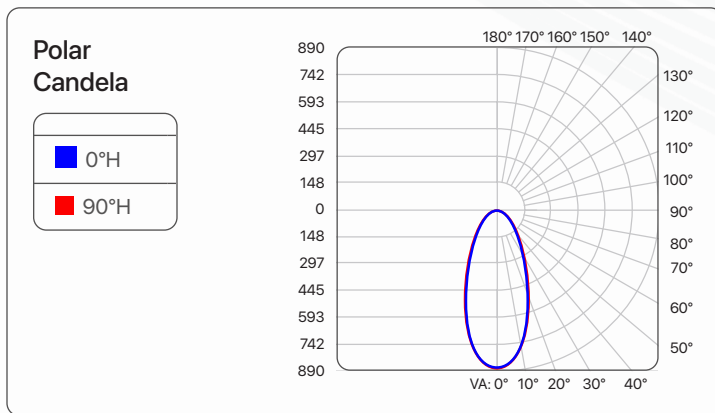

Swivel Gimbal 4"

SLFL4-VAR-R-WH-V4
SLFL4-VAR-R-BK-V4

Dimensions

Fixture		
Diameter	Height	Minimum Cutout
Ø 4-15/16" (125 mm)	1-7/16" (37 mm)	ø4-1/4" (108mm)

Junction Box		
Height	Width	Depth
1-5/16" (34 mm)	3-15/16" (100 mm)	2-5/8" (67 mm)

Order information

Ordering Code	Rated Power	CCT (Selectable)	Max Lumen Output	Trim Colour
SLFL4-VAR-R-WH-V4 SLFL4-VAR-R-BK-V4	9W	2700K, 3000K, 3500K, 4000K, 5000K	760lm @ 5000k	White Black

Photometrics (3000K)