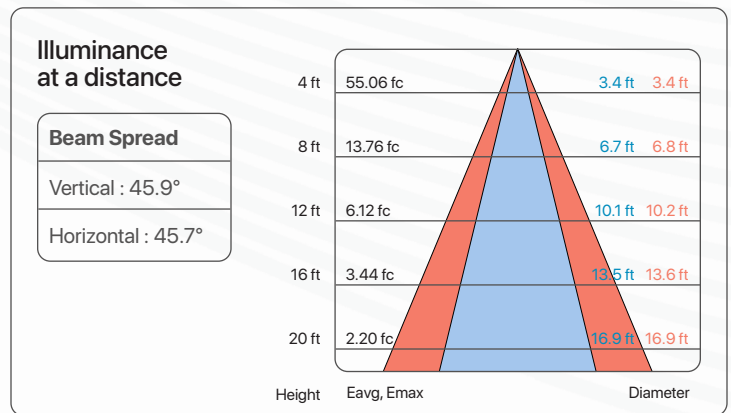

Swivel Gimbal 4"

SLFL4-VAR-R-WH-V4
SLFL4-VAR-R-BK-V4

Dimensions

Fixture		
Diameter	Height	Minimum Cutout
Ø 4-15/16" (125 mm)	1-7/16" (37 mm)	ø4-1/4" (108mm)

Junction Box		
Height	Width	Depth
1-5/16" (34 mm)	3-15/16" (100 mm)	2-5/8" (67 mm)

Order information

Ordering Code	Rated Power	CCT (Selectable)	Max Lumen Output	Trim Colour
SLFL4-VAR-R-WH-V4 SLFL4-VAR-R-BK-V4	9W	2700K, 3000K, 3500K, 4000K, 5000K	760lm @ 5000k	White Black

Photometrics (3000K)