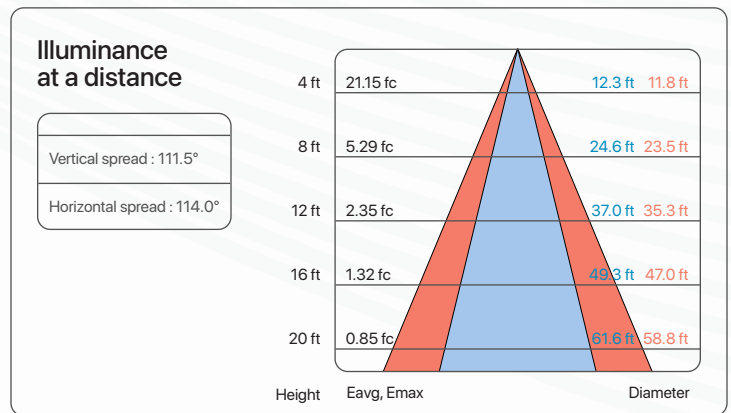

Photometrics (3000K)

Zonal Lumen Summary

Zone	Lumens	% Lamp	% Luminaire
0-30	264.0	27%	27%
0-40	433.6	44.3%	44.3%
0-60	770.3	78.7%	78.7%
60-90	208.7	21.3%	21.3%
0-90	979.0	100%	100%

Lumens per CCT

2700K	3000K	3500K	4000K	5000K
910lm	980lm	1060lm	1090lm	1050lm