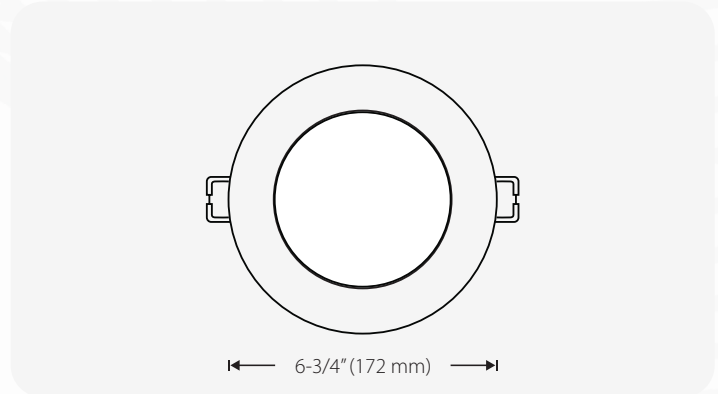

Operating Temperature	-20°C to 40°C
Length of light lead wires	5"
Length of driver output lead cable	8"
Length of lead wires	4"
Wire size of leads	18AWG AC wires ; 24AWG DC Wires
Available finish	Black, White & Brushed nickel
Material of Body	Aluminum
Material of Lens	PMMA
Weight	420g
Certifications	cETLus / IC rated / FCC

LED Slim Panel 6"

SL6-VAR-R-WH-V4
 SL6-VAR-R-BK-V4
 SL6-VAR-R-BN-V4

Dimensions

Fixture		
Diameter	Height	Minimum Cutout Size
Ø6-3/4" (171.96 mm)	1" (25.1 mm)	6" (172mm)

Junction Box		
Height	Width	Depth
1-5/16" (34 mm)	3-15/16" (100 mm)	2-5/8" (67 mm)

Order information

Ordering Code	Rated Power	Equivalent to	CCT (Selectable)	Max Lumen Output	Trim Colour
SL6-VAR-R-WH-V4 SL6-VAR-R-BK-V4 SL6-VAR-R-BN-V4	12W	100W	2700K, 3000K, 3500K, 4000K, 5000K	1090lm @ 4000k	White Black Brushed Nickel