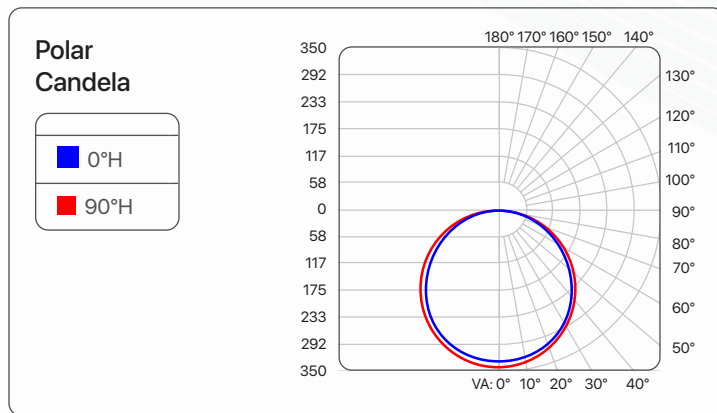

Photometrics (3000K)

Zonal Lumen Summary

Zone	Lumens	% Lamp	% Luminaire
0-30	264.0	27%	27%
0-40	433.6	44.3%	44.3%
0-60	770.3	78.7%	78.7%
60-90	208.7	21.3%	21.3%
0-90	979.0	100%	100%

Lumens per CCT

2700K	3000K	3500K	4000K	5000K
910lm	980lm	1060lm	1090lm	1050lm