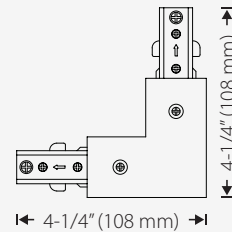

Input Voltage	120V
Max Current	20A
Power	1920W
Connector Type	HALO
Body Material	Aluminum (Only TL-XFT-WH-V1)
Body Material	Polycarbonate (Except TL-XFT-WH-V1)
Lead Wire Size	12 AWG (Only TL-CAN-WH-V1)

TL-C-MJ-WH-V1
TL-C-L-WH-V1
TL-C-T-WH-V1

TL-EC-CL-WH-V1

TL-2FT-WH-V1 L 24" (609.6 mm) TL-4FT-WH-V1 L 48" (1219.2 mm) TL-6FT-WH-V1 L 72" (1828.8 mm) TL-8FT-WH-V1 L 96" (2438.4 mm)

TL-C-LE-WH-V1

TL-CAN-WH-V1

TL-C-MJ-WH-V1

TL-C-L-WH-V1

TL-C-T-WH-V1

TL-EC-CL-WH-V1

Ordering Information

Ordering Code	Name
TL-2FT-WH-V1	2FT Track with End Caps on Both Ends
TL-4FT-WH-V1	4FT Track with End Caps on Both Ends
TL-6FT-WH-V1	6FT Track with End Caps on Both Ends
TL-8FT-WH-V1	8FT Track with End Caps on Both Ends
TL-C-LE-WH-V1	Live End Connector
TL-CAN-WH-V1	Floating Canopy
TL-C-MJ-WH-V1	Mini Joiner
TL-C-L-WH-V1	L-Connector
TL-C-T-WH-V1	T-Connector
TL-EC-CL-WH-V1	End Cap

Dimensions

Ordering Code	Dimensions
TL-2FT-WH-V1	24" (609.6 mm) x 1-3/8" (34.9 mm)
TL-4FT-WH-V1	48" (1219.2 mm) x 1-3/8" (34.9 mm)
TL-6FT-WH-V1	72" (1828.8 mm) x 1-3/8" (34.9 mm)
TL-8FT-WH-V1	96" (2438.4 mm) x 1-3/8" (34.9 mm)
TL-C-LE-WH-V1	4-3/16" (106.4 mm) x 1-3/8" (34.9 mm)
TL-CAN-WH-V1	4-1/4" (108 mm) x 4-1/4" (108 mm)
TL-C-MJ-WH-V1	3-1/16" (77.8 mm) x 3/4" (19.1 mm)
TL-C-L-WH-V1	4-1/4" (108 mm) x 4-1/4" (108 mm)
TL-C-T-WH-V1	7-1/16" (179.4 mm) x 4-3/16" (106.4 mm)
TL-EC-CL-WH-V1	1-3/8" (34.9 mm) x 9/16" (14.3 mm)