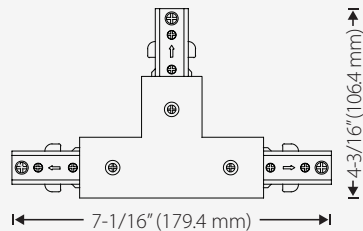

Input Voltage	120V
Max Current	20A
Power	1920W
Connector Type	HALO
Body Material	Aluminum (Only TL-XFT-WH-V1)
Body Material	Polycarbonate (Except TL-XFT-WH-V1)
Lead Wire Size	12 AWG (Only TL-CAN-WH-V1)

TL-C-MJ-WH-V1
TL-C-L-WH-V1
TL-C-T-WH-V1

TL-EC-CL-WH-V1

TL-2FT-WH-V1 L 24" (609.6 mm) TL-4FT-WH-V1 L 48" (1219.2 mm) TL-6FT-WH-V1 L 72" (1828.8 mm) TL-8FT-WH-V1 L 96" (2438.4 mm)

TL-C-LE-WH-V1

TL-CAN-WH-V1

TL-C-MJ-WH-V1

TL-C-L-WH-V1

TL-C-T-WH-V1

TL-EC-CL-WH-V1

Ordering Information

Ordering Code	Name
TL-2FT-WH-V1	2FT Track with End Caps on Both Ends
TL-4FT-WH-V1	4FT Track with End Caps on Both Ends
TL-6FT-WH-V1	6FT Track with End Caps on Both Ends
TL-8FT-WH-V1	8FT Track with End Caps on Both Ends
TL-C-LE-WH-V1	Live End Connector
TL-CAN-WH-V1	Floating Canopy
TL-C-MJ-WH-V1	Mini Joiner
TL-C-L-WH-V1	L-Connector
TL-C-T-WH-V1	T-Connector
TL-EC-CL-WH-V1	End Cap

Dimensions

Ordering Code	Dimensions
TL-2FT-WH-V1	24" (609.6 mm) x 1-3/8" (34.9 mm)
TL-4FT-WH-V1	48" (1219.2 mm) x 1-3/8" (34.9 mm)
TL-6FT-WH-V1	72" (1828.8 mm) x 1-3/8" (34.9 mm)
TL-8FT-WH-V1	96" (2438.4 mm) x 1-3/8" (34.9 mm)
TL-C-LE-WH-V1	4-3/16" (106.4 mm) x 1-3/8" (34.9 mm)
TL-CAN-WH-V1	4-1/4" (108 mm) x 4-1/4" (108 mm)
TL-C-MJ-WH-V1	3-1/16" (77.8 mm) x 3/4" (19.1 mm)
TL-C-L-WH-V1	4-1/4" (108 mm) x 4-1/4" (108 mm)
TL-C-T-WH-V1	7-1/16" (179.4 mm) x 4-3/16" (106.4 mm)
TL-EC-CL-WH-V1	1-3/8" (34.9 mm) x 9/16" (14.3 mm)