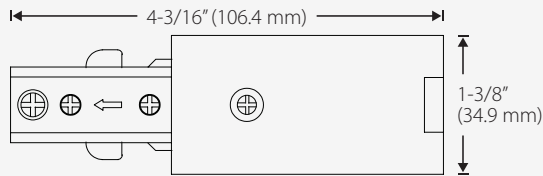

Input Voltage	120V
Max Current	20A
Power	1920W
Connector Type	HALO
Body Material	Aluminum (Only TL-XFT-WH-V1)
Body Material	Polycarbonate (Except TL-XFT-WH-V1)
Lead Wire Size	12 AWG (Only TL-CAN-WH-V1)

TL-C-MJ-WH-V1
TL-C-L-WH-V1
TL-C-T-WH-V1

TL-EC-CL-WH-V1

TL-2FT-WH-V1 L 24" (609.6 mm) TL-4FT-WH-V1 L 48" (1219.2 mm) TL-6FT-WH-V1 L 72" (1828.8 mm) TL-8FT-WH-V1 L 96" (2438.4 mm)

TL-C-LE-WH-V1

TL-CAN-WH-V1

TL-C-MJ-WH-V1

TL-C-L-WH-V1

TL-C-T-WH-V1

TL-EC-CL-WH-V1

Ordering Information

Ordering Code	Name
TL-2FT-WH-V1	2FT Track with End Caps on Both Ends
TL-4FT-WH-V1	4FT Track with End Caps on Both Ends
TL-6FT-WH-V1	6FT Track with End Caps on Both Ends
TL-8FT-WH-V1	8FT Track with End Caps on Both Ends
TL-C-LE-WH-V1	Live End Connector
TL-CAN-WH-V1	Floating Canopy
TL-C-MJ-WH-V1	Mini Joiner
TL-C-L-WH-V1	L-Connector
TL-C-T-WH-V1	T-Connector
TL-EC-CL-WH-V1	End Cap

Dimensions

Ordering Code	Dimensions
TL-2FT-WH-V1	24" (609.6 mm) x 1-3/8" (34.9 mm)
TL-4FT-WH-V1	48" (1219.2 mm) x 1-3/8" (34.9 mm)
TL-6FT-WH-V1	72" (1828.8 mm) x 1-3/8" (34.9 mm)
TL-8FT-WH-V1	96" (2438.4 mm) x 1-3/8" (34.9 mm)
TL-C-LE-WH-V1	4-3/16" (106.4 mm) x 1-3/8" (34.9 mm)
TL-CAN-WH-V1	4-1/4" (108 mm) x 4-1/4" (108 mm)
TL-C-MJ-WH-V1	3-1/16" (77.8 mm) x 3/4" (19.1 mm)
TL-C-L-WH-V1	4-1/4" (108 mm) x 4-1/4" (108 mm)
TL-C-T-WH-V1	7-1/16" (179.4 mm) x 4-3/16" (106.4 mm)
TL-EC-CL-WH-V1	1-3/8" (34.9 mm) x 9/16" (14.3 mm)