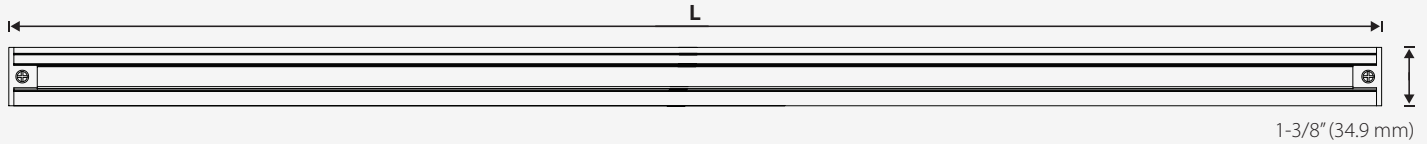

TL-C-MJ-WH-V1
TL-C-L-WH-V1
TL-C-T-WH-V1

TL-EC-CL-WH-V1

TL-2FT-WH-V1 L 24" (609.6 mm) TL-4FT-WH-V1 L 48" (1219.2 mm) TL-6FT-WH-V1 L 72" (1828.8 mm) TL-8FT-WH-V1 L 96" (2438.4 mm)

TL-C-LE-WH-V1

TL-CAN-WH-V1

TL-C-MJ-WH-V1

TL-C-L-WH-V1

TL-C-T-WH-V1

TL-EC-CL-WH-V1

Ordering Information

Ordering Code	Name
TL-2FT-WH-V1	2FT Track with End Caps on Both Ends
TL-4FT-WH-V1	4FT Track with End Caps on Both Ends
TL-6FT-WH-V1	6FT Track with End Caps on Both Ends
TL-8FT-WH-V1	8FT Track with End Caps on Both Ends
TL-C-LE-WH-V1	Live End Connector
TL-CAN-WH-V1	Floating Canopy
TL-C-MJ-WH-V1	Mini Joiner
TL-C-L-WH-V1	L-Connector
TL-C-T-WH-V1	T-Connector
TL-EC-CL-WH-V1	End Cap

Dimensions

Ordering Code	Dimensions
TL-2FT-WH-V1	24" (609.6 mm) x 1-3/8" (34.9 mm)
TL-4FT-WH-V1	48" (1219.2 mm) x 1-3/8" (34.9 mm)
TL-6FT-WH-V1	72" (1828.8 mm) x 1-3/8" (34.9 mm)
TL-8FT-WH-V1	96" (2438.4 mm) x 1-3/8" (34.9 mm)
TL-C-LE-WH-V1	4-3/16" (106.4 mm) x 1-3/8" (34.9 mm)
TL-CAN-WH-V1	4-1/4" (108 mm) x 4-1/4" (108 mm)
TL-C-MJ-WH-V1	3-1/16" (77.8 mm) x 3/4" (19.1 mm)
TL-C-L-WH-V1	4-1/4" (108 mm) x 4-1/4" (108 mm)
TL-C-T-WH-V1	7-1/16" (179.4 mm) x 4-3/16" (106.4 mm)
TL-EC-CL-WH-V1	1-3/8" (34.9 mm) x 9/16" (14.3 mm)