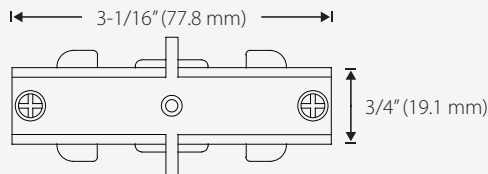

TL-C-MJ-WH-V1
TL-C-L-WH-V1
TL-C-T-WH-V1

TL-EC-CL-WH-V1

TL-2FT-WH-V1 L 24" (609.6 mm) TL-4FT-WH-V1 L 48" (1219.2 mm) TL-6FT-WH-V1 L 72" (1828.8 mm) TL-8FT-WH-V1 L 96" (2438.4 mm)

TL-C-LE-WH-V1

TL-CAN-WH-V1

TL-C-MJ-WH-V1

TL-C-L-WH-V1

TL-C-T-WH-V1

TL-EC-CL-WH-V1

Ordering Information

Ordering Code	Name
TL-2FT-WH-V1	2FT Track with End Caps on Both Ends
TL-4FT-WH-V1	4FT Track with End Caps on Both Ends
TL-6FT-WH-V1	6FT Track with End Caps on Both Ends
TL-8FT-WH-V1	8FT Track with End Caps on Both Ends
TL-C-LE-WH-V1	Live End Connector
TL-CAN-WH-V1	Floating Canopy
TL-C-MJ-WH-V1	Mini Joiner
TL-C-L-WH-V1	L-Connector
TL-C-T-WH-V1	T-Connector
TL-EC-CL-WH-V1	End Cap

Dimensions

Ordering Code	Dimensions
TL-2FT-WH-V1	24" (609.6 mm) x 1-3/8" (34.9 mm)
TL-4FT-WH-V1	48" (1219.2 mm) x 1-3/8" (34.9 mm)
TL-6FT-WH-V1	72" (1828.8 mm) x 1-3/8" (34.9 mm)
TL-8FT-WH-V1	96" (2438.4 mm) x 1-3/8" (34.9 mm)
TL-C-LE-WH-V1	4-3/16" (106.4 mm) x 1-3/8" (34.9 mm)
TL-CAN-WH-V1	4-1/4" (108 mm) x 4-1/4" (108 mm)
TL-C-MJ-WH-V1	3-1/16" (77.8 mm) x 3/4" (19.1 mm)
TL-C-L-WH-V1	4-1/4" (108 mm) x 4-1/4" (108 mm)
TL-C-T-WH-V1	7-1/16" (179.4 mm) x 4-3/16" (106.4 mm)
TL-EC-CL-WH-V1	1-3/8" (34.9 mm) x 9/16" (14.3 mm)