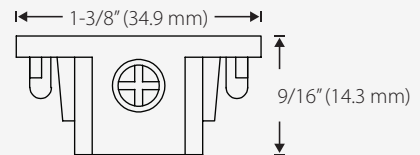

TL-C-MJ-WH-V1
TL-C-L-WH-V1
TL-C-T-WH-V1

TL-EC-CL-WH-V1

TL-2FT-WH-V1 L 24" (609.6 mm) TL-4FT-WH-V1 L 48" (1219.2 mm) TL-6FT-WH-V1 L 72" (1828.8 mm) TL-8FT-WH-V1 L 96" (2438.4 mm)

TL-C-LE-WH-V1

TL-CAN-WH-V1

TL-C-MJ-WH-V1

TL-C-L-WH-V1

TL-C-T-WH-V1

TL-EC-CL-WH-V1

Ordering Information

Ordering Code	Name
TL-2FT-WH-V1	2FT Track with End Caps on Both Ends
TL-4FT-WH-V1	4FT Track with End Caps on Both Ends
TL-6FT-WH-V1	6FT Track with End Caps on Both Ends
TL-8FT-WH-V1	8FT Track with End Caps on Both Ends
TL-C-LE-WH-V1	Live End Connector
TL-CAN-WH-V1	Floating Canopy
TL-C-MJ-WH-V1	Mini Joiner
TL-C-L-WH-V1	L-Connector
TL-C-T-WH-V1	T-Connector
TL-EC-CL-WH-V1	End Cap

Dimensions

Ordering Code	Dimensions
TL-2FT-WH-V1	24" (609.6 mm) x 1-3/8" (34.9 mm)
TL-4FT-WH-V1	48" (1219.2 mm) x 1-3/8" (34.9 mm)
TL-6FT-WH-V1	72" (1828.8 mm) x 1-3/8" (34.9 mm)
TL-8FT-WH-V1	96" (2438.4 mm) x 1-3/8" (34.9 mm)
TL-C-LE-WH-V1	4-3/16" (106.4 mm) x 1-3/8" (34.9 mm)
TL-CAN-WH-V1	4-1/4" (108 mm) x 4-1/4" (108 mm)
TL-C-MJ-WH-V1	3-1/16" (77.8 mm) x 3/4" (19.1 mm)
TL-C-L-WH-V1	4-1/4" (108 mm) x 4-1/4" (108 mm)
TL-C-T-WH-V1	7-1/16" (179.4 mm) x 4-3/16" (106.4 mm)
TL-EC-CL-WH-V1	1-3/8" (34.9 mm) x 9/16" (14.3 mm)