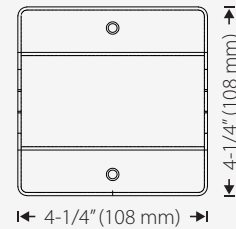

TL-C-MJ-WH-V1
TL-C-L-WH-V1
TL-C-T-WH-V1

TL-EC-CL-WH-V1

TL-2FT-WH-V1 L 24" (609.6 mm) TL-4FT-WH-V1 L 48" (1219.2 mm) TL-6FT-WH-V1 L 72" (1828.8 mm) TL-8FT-WH-V1 L 96" (2438.4 mm)

TL-C-LE-WH-V1

TL-CAN-WH-V1

TL-C-MJ-WH-V1

TL-C-L-WH-V1

TL-C-T-WH-V1

TL-EC-CL-WH-V1

Ordering Information

Ordering Code	Name
TL-2FT-WH-V1	2FT Track with End Caps on Both Ends
TL-4FT-WH-V1	4FT Track with End Caps on Both Ends
TL-6FT-WH-V1	6FT Track with End Caps on Both Ends
TL-8FT-WH-V1	8FT Track with End Caps on Both Ends
TL-C-LE-WH-V1	Live End Connector
TL-CAN-WH-V1	Floating Canopy
TL-C-MJ-WH-V1	Mini Joiner
TL-C-L-WH-V1	L-Connector
TL-C-T-WH-V1	T-Connector
TL-EC-CL-WH-V1	End Cap

Dimensions

Ordering Code	Dimensions
TL-2FT-WH-V1	24" (609.6 mm) x 1-3/8" (34.9 mm)
TL-4FT-WH-V1	48" (1219.2 mm) x 1-3/8" (34.9 mm)
TL-6FT-WH-V1	72" (1828.8 mm) x 1-3/8" (34.9 mm)
TL-8FT-WH-V1	96" (2438.4 mm) x 1-3/8" (34.9 mm)
TL-C-LE-WH-V1	4-3/16" (106.4 mm) x 1-3/8" (34.9 mm)
TL-CAN-WH-V1	4-1/4" (108 mm) x 4-1/4" (108 mm)
TL-C-MJ-WH-V1	3-1/16" (77.8 mm) x 3/4" (19.1 mm)
TL-C-L-WH-V1	4-1/4" (108 mm) x 4-1/4" (108 mm)
TL-C-T-WH-V1	7-1/16" (179.4 mm) x 4-3/16" (106.4 mm)
TL-EC-CL-WH-V1	1-3/8" (34.9 mm) x 9/16" (14.3 mm)