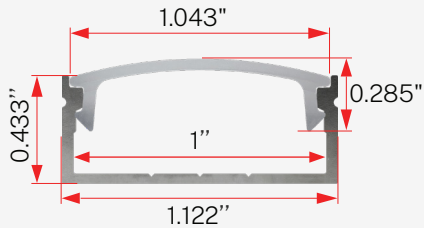

Specifications

Snap-On Lens
Aluminium Construction

Recommended Tapes

COB Tapes

Dry Tapes (8 and 12mm)

Name	Ordering Code	Length
Kits		
Slim Square Kit - Opaline Lens	PR-SS-O-V1	8ft
Slim Square Kit - Frosted Lens	PR-SS-V1	8ft
Profile		
Slim Square Aluminium Profile	C-PR-SS-V1	8ft
Lenses		
Opaline Lens	C-PR-L-S-O-V1	8ft
Frosted Lens	C-PR-L-S-V1	8ft
Mounting Brackets		
Slim Square Installation Bracket	C-PR-BR-SS-V1	N/A
End Caps		
Slim Square end cap (closed)	C-PR-EC-SS-CL-V1	N/A
Slim Square end cap (open)	C-PR-EC-SS-O-V1	N/A

Dimensions

Exploded View

Name	Ordering Code	Length
Kits		
Wide Square Kit - Opaline Lens	PR-WS-O-V1	8ft
Wide Square Kit - Frosted Lens	PR-WS-V1	8ft
Profile		
Wide Square Aluminium Profile	C-PR-WS-V1	8ft
Lenses		
Opaline Lens	C-PR-L-WS-O-V1	8ft
Frosted Lens	C-PR-L-WS-V1	8ft
Mounting Brackets		
Wide Square Installation Bracket	C-PR-BR-WS-V1	N/A
End Caps		
Wide end caps (Closed)	C-PR-EC-WS-CL-V1	N/A
Wide end caps (Open)	C-PR-EC-WS-O-V1	N/A