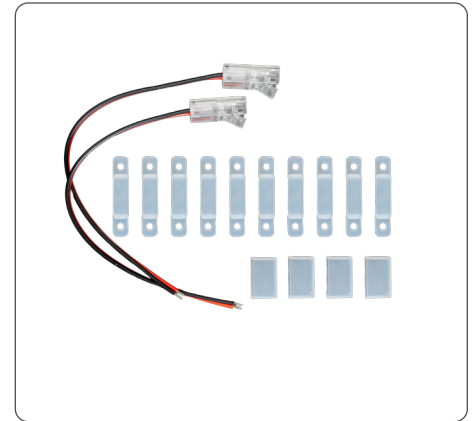

5050

Ordering Code	Name
STR-C-5050-SW-2W	Strip-to-Wire
STR-C-5050-SS-STR	Strip-to-Strip Straight
STR-C-5050-SS-FLX	Strip-to-Strip Flexible
STR-C-5050-SS-L-FLX	90-Degree

RGBW

Ordering Code	Name
STR-C-RGBW-SW-2W	Strip-to-Wire
STR-C-RGBW-SS-STR	Strip-to-Strip Straight
STR-C-RGBW-SS-FLX	Strip-to-Strip Flexible
STR-C-RGBW-SS-L-FLX	90-Degree Flexible

Connectors for 120V Tapes

Power Cord, Straight Connector & End Cap

Ordering Code
ST-C-120V-PC5-V2

Barrel Connector

Male & Female Barrel Connectors

Ordering Code
ST-C-MF-2

Kits

Tape light rolls include everything for a single run. Kits add the extra connectors and accessories needed to split one roll across multiple runs, no sourcing required.

Kit for COB Tapes

Ordering Code
ST-C-COB8-KIT

Contents:
2 x Strip-to-wire
10x Mounting Brackets

Kit for 8mm (3528) Tapes

Ordering Code
ST-C-3528-KIT

Contents:
2 x Strip-to-wire
4 x End Caps
10x Mounting Brackets

Kit for 12mm (5050) Tapes

Ordering Code
ST-C-5050-KIT

Contents:
2 x Strip-to-wire
4 x End Caps
10x Mounting Brackets

Accessories

Brackets

AC-ST-IB
Compatible with 8 mm and 12 mm tapes.

ST-C-120V-BR-V2
Compatible with 120V tapes.