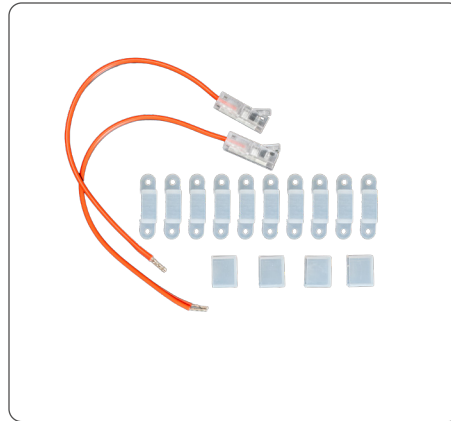

COB

Ordering Code	Name
STR-C-COB-SW-2W	Strip-to-Wire
STR-C-COB-SS-L-STR	90-Degree
STR-C-COB-SS-STR	Strip-to-Strip Straight
STR-C-COB-SS-FLX	Strip-to-Strip Flexible

3528

Ordering Code	Name
STR-C-COB-SW-2W	Strip-to-Wire
STR-C-COB-SS-L-STR	90-Degree
STR-C-COB-SS-STR	Strip-to-Strip Straight
STR-C-COB-SS-FLX	Strip-to-Strip Flexible

5050

Ordering Code	Name
STR-C-5050-SW-2W	Strip-to-Wire
STR-C-5050-SS-STR	Strip-to-Strip Straight
STR-C-5050-SS-FLX	Strip-to-Strip Flexible
STR-C-5050-SS-L-FLX	90-Degree

RGBW

Ordering Code	Name
STR-C-RGBW-SW-2W	Strip-to-Wire
STR-C-RGBW-SS-STR	Strip-to-Strip Straight
STR-C-RGBW-SS-FLX	Strip-to-Strip Flexible
STR-C-RGBW-SS-L-FLX	90-Degree Flexible

Connectors for 120V Tapes

Power Cord, Straight Connector & End Cap

Ordering Code
ST-C-120V-PC5-V2

Barrel Connector

Male & Female Barrel Connectors

Ordering Code
ST-C-MF-2

Kits

Tape light rolls include everything for a single run. Kits add the extra connectors and accessories needed to split one roll across multiple runs, no sourcing required.

Kit for COB Tapes

Ordering Code
ST-C-COB8-KIT

Contents:
2 x Strip-to-wire
10x Mounting Brackets

Kit for 8mm (3528) Tapes

Ordering Code
ST-C-3528-KIT

Contents:
2 x Strip-to-wire
4 x End Caps
10x Mounting Brackets