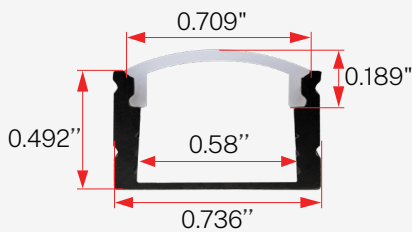

Dimensions