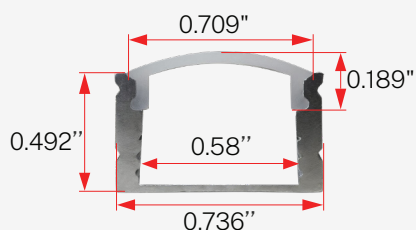

Square

A sleek square aluminum profile purpose-built for LED tape light installations, the square profile delivers a clean, contemporary finish suited to surface mount applications.

Its compact form factor makes it equally at home in residential cove lighting, under-cabinet accents, and architectural detail work, bringing a polished, professional look to any space.

Dimensions