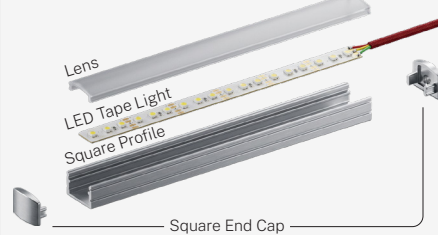

Dry Location LED Tape Lights

A versatile indoor tape light available in two LED series, offering a range of power and lumen outputs to suit everything from subtle accent lighting to brighter task and general illumination applications.

Specifications

Snap-On Lens
Aluminium Construction

Recommended Tapes

COB Tapes

Dry Tapes (8 and 12mm)

Name	Ordering Code	Length
Kits		
Slim Square Kit - Opaline Lens	PR-SS-O-V1	8ft
Slim Square Kit - Frosted Lens	PR-SS-V1	8ft
Profile		
Slim Square Aluminium Profile	C-PR-SS-V1	8ft
Lenses		
Opaline Lens	C-PR-L-S-O-V1	8ft
Frosted Lens	C-PR-L-S-V1	8ft
Mounting Brackets		
Slim Square Installation Bracket	C-PR-BR-SS-V1	N/A
End Caps		
Slim Square end cap (closed)	C-PR-EC-SS-CL-V1	N/A
Slim Square end cap (open)	C-PR-EC-SS-O-V1	N/A

Skip the head-scratching.

We measure, cut, and assemble your runs so you just install.

arani.ca/custom-lighting

Wide Square

A wider take on the classic square Profile profile, this aluminum channel offers enhanced support for LED tape light installations where a broader, more substantial housing is desired. Its clean square form translates well across residential, commercial, and architectural applications, adding a refined, modern presence to any lighting project.

Dimensions

Exploded View

Name	Ordering Code	Length
Kits		
Wide Square Kit - Opaline Lens	PR-WS-O-V1	8ft
Wide Square Kit - Frosted Lens	PR-WS-V1	8ft
Profile		
Wide Square Aluminium Profile	C-PR-WS-V1	8ft
Lenses		
Opaline Lens	C-PR-L-WS-O-V1	8ft
Frosted Lens	C-PR-L-WS-V1	8ft
Mounting Brackets		
Wide Square Installation Bracket	C-PR-BR-WS-V1	N/A
End Caps		
Wide end caps (Closed)	C-PR-EC-WS-CL-V1	N/A
Wide end caps (Open)	C-PR-EC-WS-O-V1	N/A