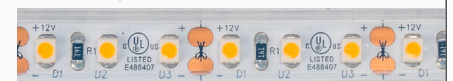

Specifications

- Snap-On Lens
- Robust Aluminium Body
- Easy installation with springs

Recommended Tapes

Dry Tapes (8mm)

Wet Tapes (8mm)

Suitable Tapes

COB Tapes

Dry Tapes (12mm)