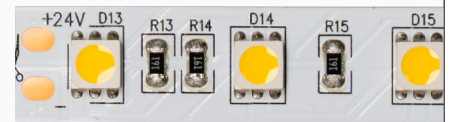

Specifications

- Snap-On Lens
- Aluminium Construction

Recommended Tapes

Dry Tapes (8mm)

Wet Tapes (8mm)

Suitable Tapes

COB Tapes

Dry Tapes (12mm)