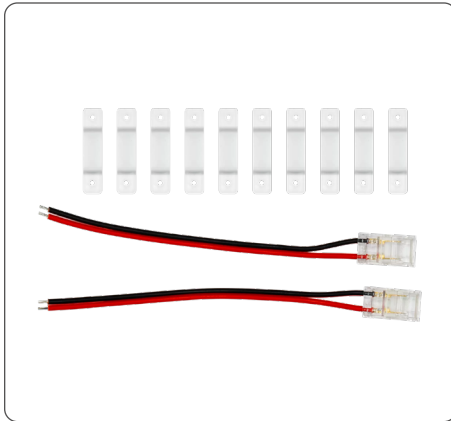

COB

Ordering Code	Name
STR-C-COB-SW-2W	Strip-to-Wire
STR-C-COB-SS-L-STR	90-Degree
STR-C-COB-SS-STR	Strip-to-Strip Straight
STR-C-COB-SS-FLX	Strip-to-Strip Flexible

3528

Ordering Code	Name
STR-C-COB-SW-2W	Strip-to-Wire
STR-C-COB-SS-L-STR	90-Degree
STR-C-COB-SS-STR	Strip-to-Strip Straight
STR-C-COB-SS-FLX	Strip-to-Strip Flexible

5050

Ordering Code	Name
STR-C-5050-SW-2W	Strip-to-Wire
STR-C-5050-SS-STR	Strip-to-Strip Straight
STR-C-5050-SS-FLX	Strip-to-Strip Flexible
STR-C-5050-SS-L-FLX	90-Degree

RGBW

Ordering Code	Name
STR-C-RGBW-SW-2W	Strip-to-Wire
STR-C-RGBW-SS-STR	Strip-to-Strip Straight
STR-C-RGBW-SS-FLX	Strip-to-Strip Flexible
STR-C-RGBW-SS-L-FLX	90-Degree Flexible

Connectors for 120V Tapes

Power Cord, Straight Connector & End Cap

Ordering Code
ST-C-120V-PC5-V2

Barrel Connector

Male & Female Barrel Connectors

Ordering Code
ST-C-MF-2

Kits

Tape light rolls include everything for a single run. Kits add the extra connectors and accessories needed to split one roll across multiple runs, no sourcing required.

Kit for COB Tapes

Ordering Code
ST-C-COB8-KIT

Contents:
2 x Strip-to-wire
10x Mounting Brackets

Kit for 8mm (3528) Tapes

Ordering Code
ST-C-3528-KIT

Contents:
2 x Strip-to-wire
4 x End Caps
10x Mounting Brackets