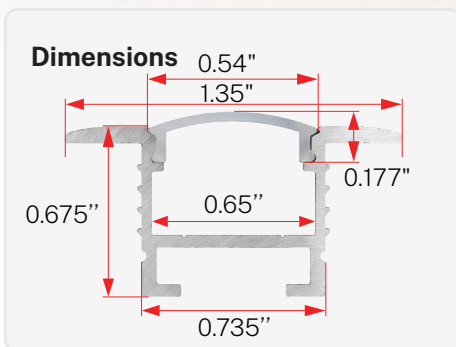

Recessed

Skip the head-scratching.

We measure, cut, and assemble your runs so you just install.
arani.ca/custom-lighting

An aluminum Profile channel engineered for fully recessed LED tape light installations, where the goal is a flush, built-in appearance with no visible hardware.

Its compact profile sits cleanly within a surface to create a seamless linear light effect, ideal for residential cove, millwork, and architectural detail applications where the fixture disappears entirely into the design.