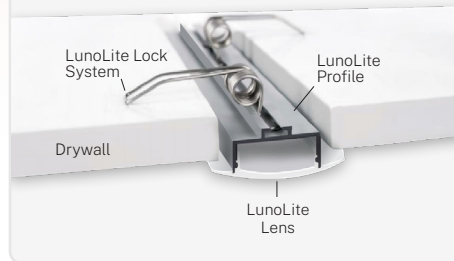

An aluminum Profile channel engineered for fully recessed LED tape light installations, where the goal is a flush, built-in appearance with no visible hardware.

Its compact profile sits cleanly within a surface to create a seamless linear light effect, ideal for residential cove, millwork, and architectural detail applications where the fixture disappears entirely into the design.

LunoLite Recessed

A complete, ready-to-install recessed Profile kit built for LED tape light applications where a flush, fully integrated look is the goal.

Designed to sit flush within a surface, it delivers a clean, seamless lighting effect that disappears into the architecture, making it an ideal choice for high-end residential and architectural installations.

Dimensions

Exploded View

Name	Ordering Code	Length
Kits		
LunoLite kit	LU-S-15	94.5 in
Mounting Brackets		
Spring for LunoLite Profiles	LU-S-15-SP	N/A

Specifications

- Fully Recesses into Drywall
- Easy Snap-In Installation with Springs
- Snap-On Opaline Lens
- Robust Aluminium Body