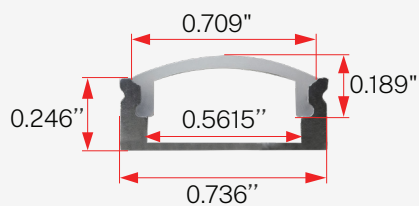

Slim Square

The slimmest option in the square Profile lineup, this aluminum channel is purpose-built for compact LED tape light installations where a minimal footprint is essential.

Its clean square profile integrates discreetly into tight spaces, making it an ideal choice for custom residential lighting applications where the hardware should disappear into the design.

Dimensions