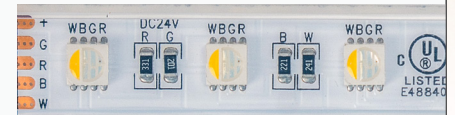

Recommended Tapes

RGBW Tape