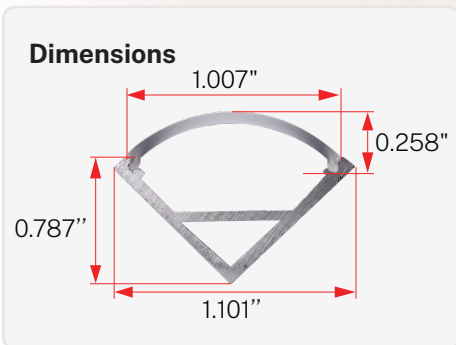

A surface-mount aluminum Profile channel with a distinctive V-shaped profile, designed to direct LED tape light output at an angle for soft, indirect illumination.

Its geometry makes it particularly well suited to accent lighting, cove applications, and any residential setting where a subtle, diffused glow is the goal.

Name	Ordering Code	Length
Kits		
V Shape Kit-Opaline Lens	PR-V-O-V1	8ft
V Shape Kit-Frosted Lens	PR-V-V1	8ft
Profile		
V Shape Aluminium Profile	C-PR-V-V1	8ft
Lenses		
Opaline Lens	C-PR-L-V-O-V1	8ft
Frosted Lens	C-PR-L-V-V1	8ft
Mounting Brackets		
V Shape Installation Bracket	C-PR-BR-V-V1	N/A
End Caps		
V Shape End caps (Closed)	C-PR-EC-V-CL-V1	N/A
V Shape End caps (Open)	C-PR-EC-V-O-V1	N/A

Specifications

Snap-On Lens
Aluminium Construction

Recommended Tapes

Dry Tapes (8 and 12mm)