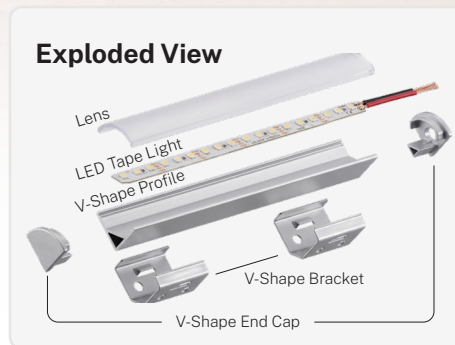

A surface-mount aluminum Profile channel with a distinctive V-shaped profile, designed to direct LED tape light output at an angle for soft, indirect illumination.

Its geometry makes it particularly well suited to accent lighting, cove applications, and any residential setting where a subtle, diffused glow is the goal.

Name	Ordering Code	Length
Kits		
V Shape Kit-Opaline Lens	PR-V-O-V1	8ft
V Shape Kit-Frosted Lens	PR-V-V1	8ft
Profile		
V Shape Aluminium Profile	C-PR-V-V1	8ft
Lenses		
Opaline Lens	C-PR-L-V-O-V1	8ft
Frosted Lens	C-PR-L-V-V1	8ft
Mounting Brackets		
V Shape Installation Bracket	C-PR-BR-V-V1	N/A
End Caps		
V Shape End caps (Closed)	C-PR-EC-V-CL-V1	N/A
V Shape End caps (Open)	C-PR-EC-V-O-V1	N/A

Specifications

Snap-On Lens
Aluminium Construction

Recommended Tapes

Dry Tapes (8 and 12mm)