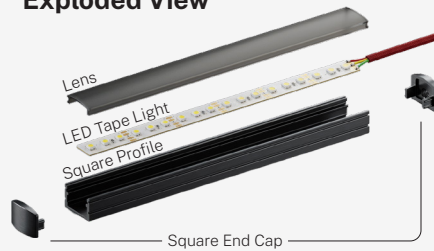

Exploded View