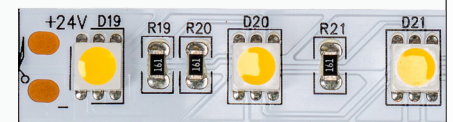

Specifications

- Snap-On Lens
- Robust Aluminium Body
- Easy installation with springs

Recommended Tapes

Dry Tapes (8mm)

Wet Tapes (8mm)

Suitable Tapes

COB Tapes

Dry Tapes (12mm)