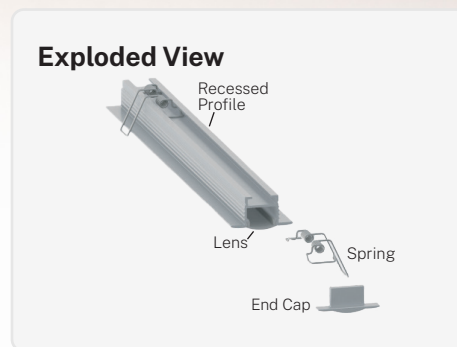

Skip the head-scratching.

We measure, cut, and assemble your runs so you just install.

arani.ca/custom-lighting

Recessed

Skip the head-scratching.

We measure, cut, and assemble your runs so you just install.
arani.ca/custom-lighting

An aluminum Profile channel engineered for fully recessed LED tape light installations, where the goal is a flush, built-in appearance with no visible hardware.

Its compact profile sits cleanly within a surface to create a seamless linear light effect, ideal for residential cove, millwork, and architectural detail applications where the fixture disappears entirely into the design.