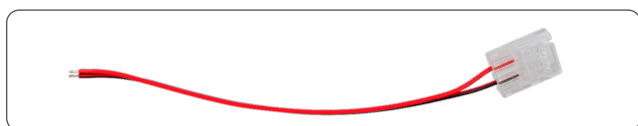

COB

Ordering Code	Name
STR-C-COB-SW-2W	Strip-to-Wire
STR-C-COB-SS-L-STR	90-Degree
STR-C-COB-SS-STR	Strip-to-Strip Straight
STR-C-COB-SS-FLX	Strip-to-Strip Flexible

3528

Ordering Code	Name
STR-C-COB-SW-2W	Strip-to-Wire
STR-C-COB-SS-L-STR	90-Degree
STR-C-COB-SS-STR	Strip-to-Strip Straight
STR-C-COB-SS-FLX	Strip-to-Strip Flexible

5050

Ordering Code	Name
STR-C-5050-SW-2W	Strip-to-Wire
STR-C-5050-SS-STR	Strip-to-Strip Straight
STR-C-5050-SS-FLX	Strip-to-Strip Flexible
STR-C-5050-SS-L-FLX	90-Degree

RGBW

Ordering Code	Name
STR-C-RGBW-SW-2W	Strip-to-Wire
STR-C-RGBW-SS-STR	Strip-to-Strip Straight
STR-C-RGBW-SS-FLX	Strip-to-Strip Flexible
STR-C-RGBW-SS-L-FLX	90-Degree Flexible