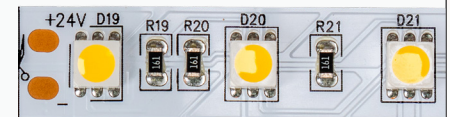

V-Shape

A surface-mount aluminum Profile channel with a distinctive V-shaped profile, designed to direct LED tape light output at an angle for soft, indirect illumination.

Its geometry makes it particularly well suited to accent lighting, cove applications, and any residential setting where a subtle, diffused glow is the goal.

Name	Ordering Code	Length
Kits		
V Shape Kit-Opaline Lens	PR-V-O-V1	8ft
V Shape Kit-Frosted Lens	PR-V-V1	8ft
Profile		
V Shape Aluminium Profile	C-PR-V-V1	8ft
Lenses		
Opaline Lens	C-PR-L-V-O-V1	8ft
Frosted Lens	C-PR-L-V-V1	8ft
Mounting Brackets		
V Shape Installation Bracket	C-PR-BR-V-V1	N/A
End Caps		
V Shape End caps (Closed)	C-PR-EC-V-CL-V1	N/A
V Shape End caps (Open)	C-PR-EC-V-O-V1	N/A

Specifications

Snap-On Lens
Aluminium Construction

Recommended Tapes

Dry Tapes (8 and 12mm)

Wet Tapes (8 and 12mm)

Suitable Tapes

COB Tapes

Skip the head-scratching.

We measure, cut, and assemble your runs so you just install.

arani.ca/custom-lighting