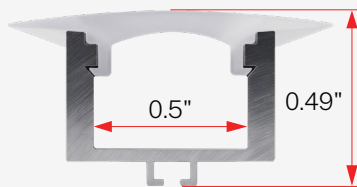

LunoLite Recessed

A complete, ready-to-install recessed Profile kit built for LED tape light applications where a flush, fully integrated look is the goal.

Designed to sit flush within a surface, it delivers a clean, seamless lighting effect that disappears into the architecture, making it an ideal choice for high-end residential and architectural installations.

Dimensions