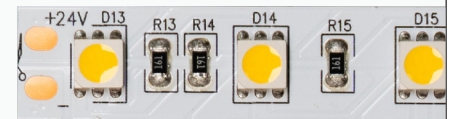

Specifications

Snap-On Lens
Aluminium Construction

Recommended Tapes

RGBW Tape

Suitable Tapes

COB Tapes

Dry Tapes (8 and 12mm)

Wet Tapes (8mm and 12mm)