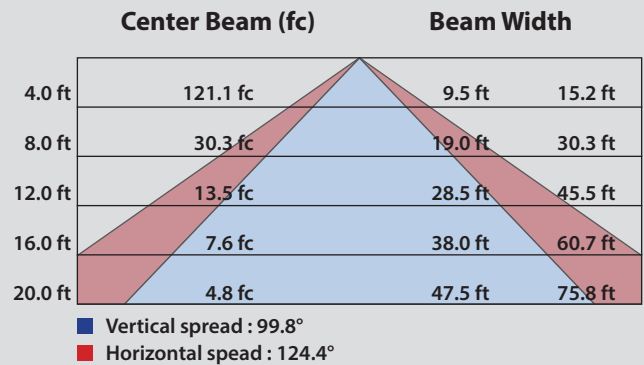

Illuminance at a distance