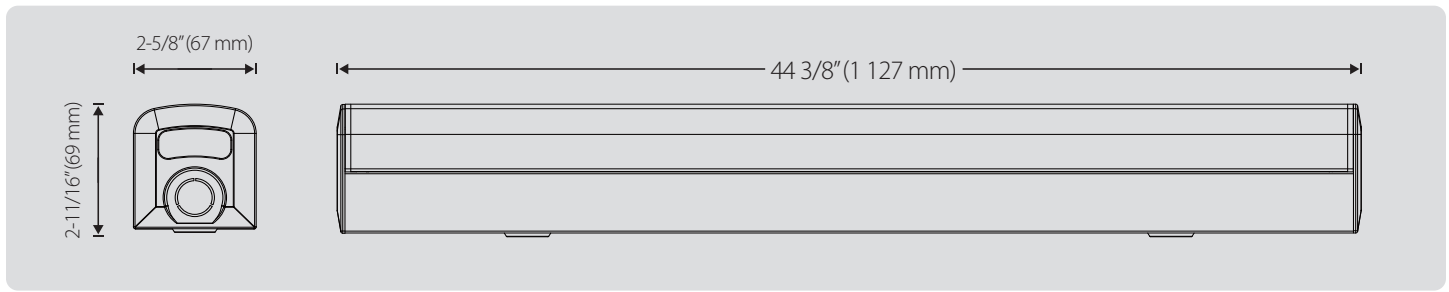

Dimensions

Photometrics

Zonal Lumen Summary

Zone	Lumens	% Luminaire
0-30	1,485.9	23.3%
0-40	2,417.3	37.9%
0-60	4,272.2	66.9%
60-90	1,614.4	25.3%
70-100	1,053.4	16.5%
90-120	346.5	5.4%
0-90	5,886.6	92.2%
90-180	498.7	7.8%
0-180	6,385.3	100%