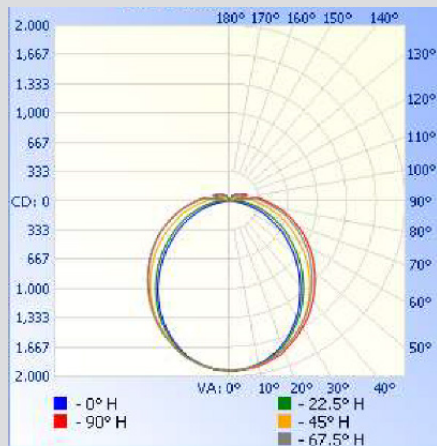

Polar Candela Distribution