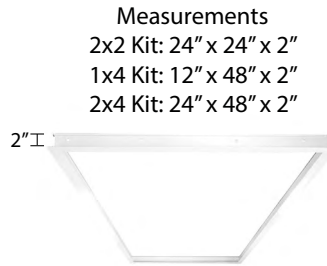

Recessed Drywall Kit
PLxx-AC-RC-V2