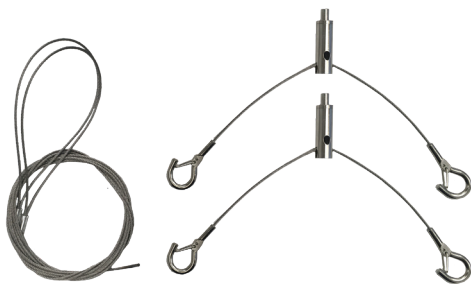

Full IES File Available on Request

TOGGLE SWITCH CCT VARIABLE

2ft Tunable White LED Linear Strip Light
LS24-20W-VAR-V1-120V
 Input: 120VAC

3.7ft Tunable White LED Linear Strip Light
LS48-35W-VAR-V1-120V
 Input: 120-277VAC

LS48-35W-VAR-V1
 Input: 120-347VAC

TOGGLE SWITCH CCT VARIABLE

SIDE VIEW

OPEN VIEW

INCLUDED PLATE ACCESSORY

2 INCLUDED IN EVERY BOX

SLIDE INTO SLOTS TO FULLY COVER CONVENTIONAL JUNCTION BOX

FRONT VIEW

ACCESSORIES (OPTIONAL)

Suspension Kit
(Linear Strip Light)
LS-AC-S

Connector Kit
(Linear Strip Light)
LS-AC-C

| SERIES | DETAILS | COMPATIBLE WITH | MODEL NUMBER |
|-------------------------------------|--|--------------------|--------------|
| SUSPENSION KIT (LINEAR STRIP LIGHT) | 2 POINT SUSPENSION MAX LENGTH: 4FT | LINEAR STRIP LIGHT | LS-AC-S |
| CONNECTOR KIT (LINEAR STRIP LIGHT) | CONNECTS 2 4FT FIXTURES TO FORM AN 8FT FIXTURE SOME SIMPLE ASSEMBLY REQUIRED | LINEAR STRIP LIGHT | LS-AC-C |