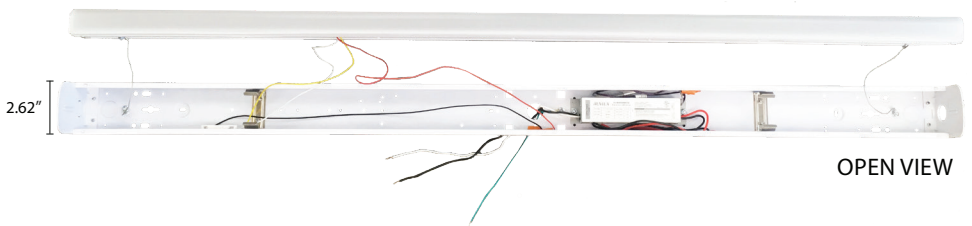

SPECIFICATIONS

- 3.7ft Fixture: 120-277VAC Input / 120-347VAC Input
- 2ft Fixture: 120VAC Input
- Tunable White by Toggle Switch
- Fully Covers Junction Box with Included Plates
- Robust Aluminium Casing
- Knockouts on Both Sides and Back
- Suitable for Chain-Mounting in a Row
- Color Rendering Index: >80
- Operating Temperature: -25°C to 40°C

AVAILABILITY

2FT / 3.7FT
 TUNABLE WHITE
 120VAC / 120-347VAC

*This is a STOCK item:

Look for this Same Day Shipping icon below in 'Ordering Information' for products that ship on the same day (orders placed before 3pm) from Montreal, Quebec or Calgary, Alberta

Full IES File Available on Request

TOGGLE SWITCH CCT VARIABLE

2ft Tunable White LED Linear Strip Light
LS24-20W-VAR-V1-120V
 Input: 120VAC

3.7ft Tunable White LED Linear Strip Light
LS48-35W-VAR-V1-120V
 Input: 120-277VAC

LS48-35W-VAR-V1
 Input: 120-347VAC

TOGGLE SWITCH CCT VARIABLE

SIDE VIEW

OPEN VIEW

INCLUDED PLATE ACCESSORY

2 INCLUDED IN EVERY BOX

SLIDE INTO SLOTS TO FULLY COVER CONVENTIONAL JUNCTION BOX

FRONT VIEW