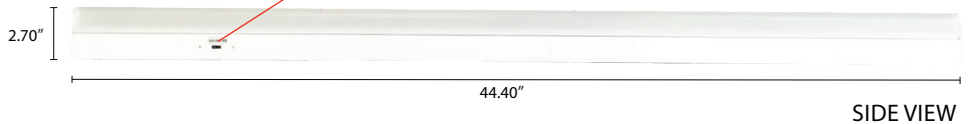

SPECIFICATIONS

- 3.7ft Fixture: 120-277VAC Input / 120-347VAC Input
- 2ft Fixture: 120VAC Input
- Tunable White by Toggle Switch
- Fully Covers Junction Box with Included Plates
- Robust Aluminium Casing
- Knockouts on Both Sides and Back
- Suitable for Chain-Mounting in a Row
- Color Rendering Index: >80
- Operating Temperature: -25°C to 40°C

Full IES File Available on Request

TOGGLE SWITCH CCT VARIABLE

2ft Tunable White LED Linear Strip Light
LS24-20W-VAR-V1-120V
 Input: 120VAC

3.7ft Tunable White LED Linear Strip Light
LS48-35W-VAR-V1-120V
 Input: 120-277VAC

LS48-35W-VAR-V1
 Input: 120-347VAC

TOGGLE SWITCH CCT VARIABLE

SIDE VIEW

OPEN VIEW

INCLUDED PLATE ACCESSORY

2 INCLUDED IN EVERY BOX

SLIDE INTO SLOTS TO FULLY COVER CONVENTIONAL JUNCTION BOX

FRONT VIEW